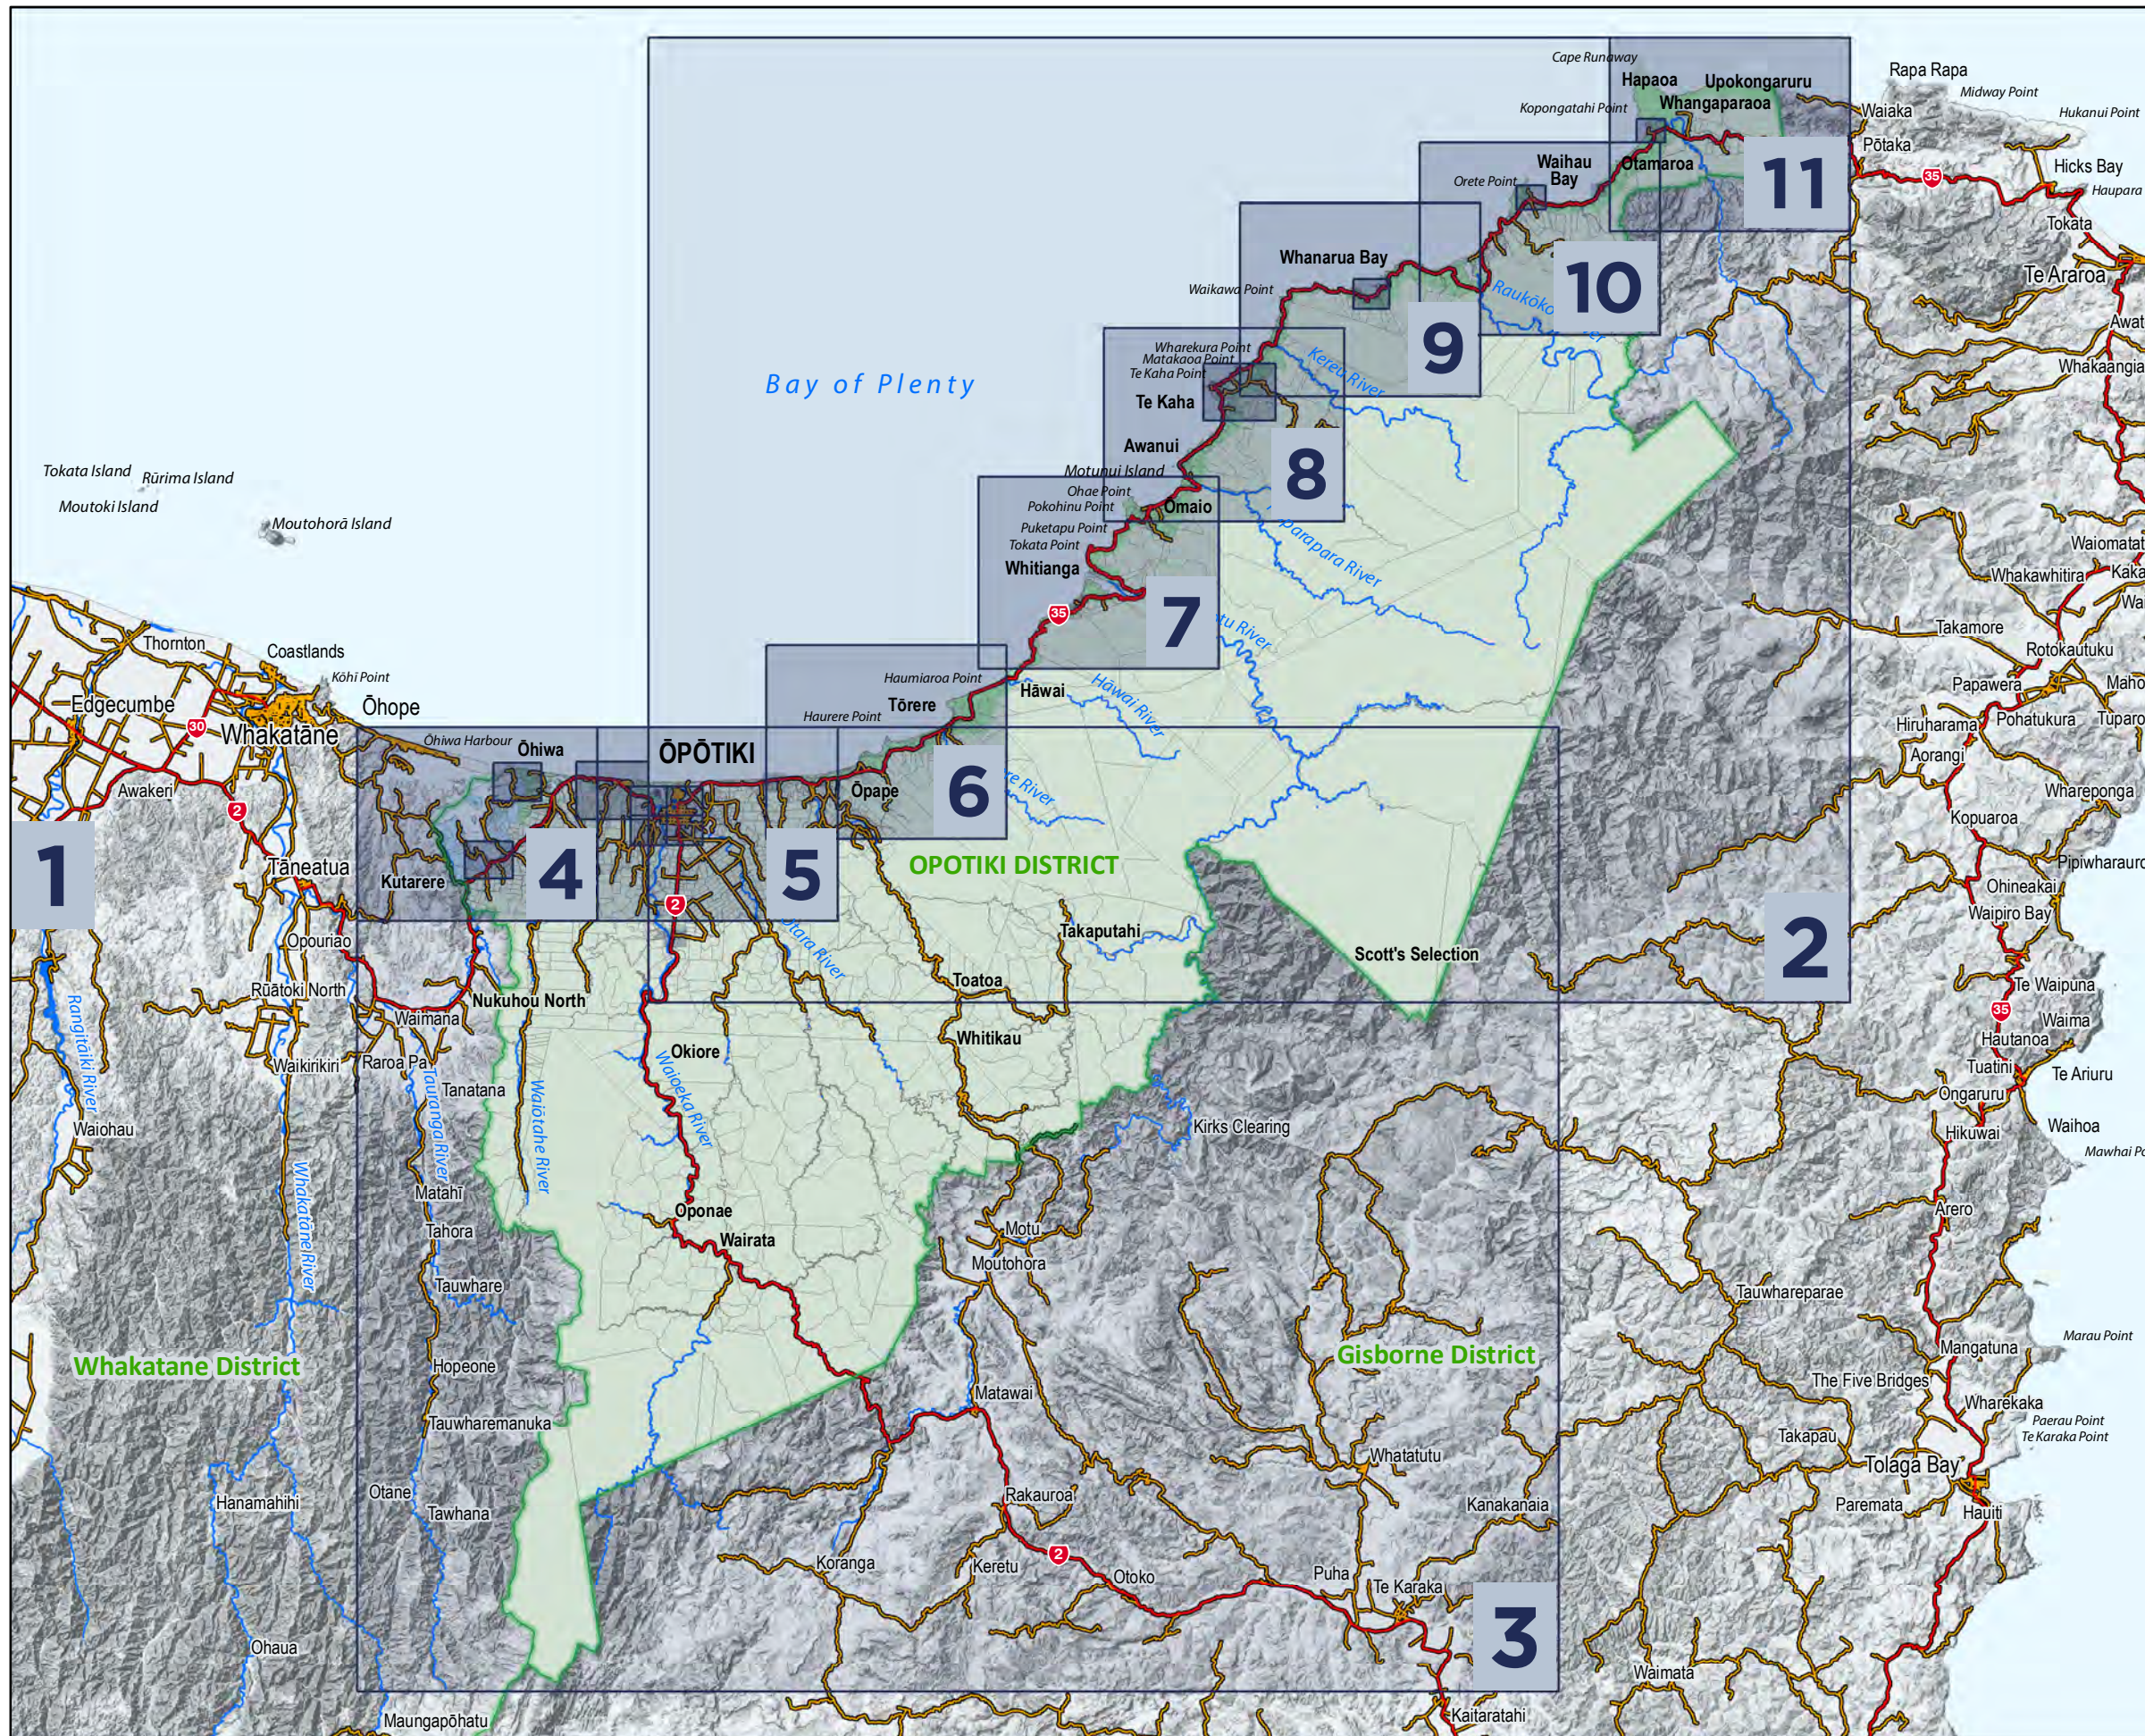

Ōpōtiki District Plan

5th January 2021

Map

INDEX

- 1 Overview
- 2 Ōpōtiki District 2
- 3 Ōpōtiki District 3
- 4 Ōpōtiki District 4
- 4a Ōhiwa
- 4b Kutarere
- 4c Waiōtahe
- 5 Ōpōtiki District 5
- 5a Ōpōtiki Township Overview
- 5b Ōpōtiki Township
- 5c Ōpōtiki Township
- 5d Ōpōtiki Township
- 5e Ōpōtiki Township
- 6 Ōpōtiki District 6
- 7 Ōpōtiki District 7
- 8 Ōpōtiki District 8
- 8a Te Kaha
- 9 Ōpōtiki District 9
- 9a Whanarua Bay
- 10 Ōpōtiki District 10
- 10a Waihou Bay
- 11 Ōpōtiki District 11
- 11a Whangaparaoa

GSP-514851

Built Form
INDEX

Ōpōtiki District Council
STRONG COMMUNITY STRONG FUTURE