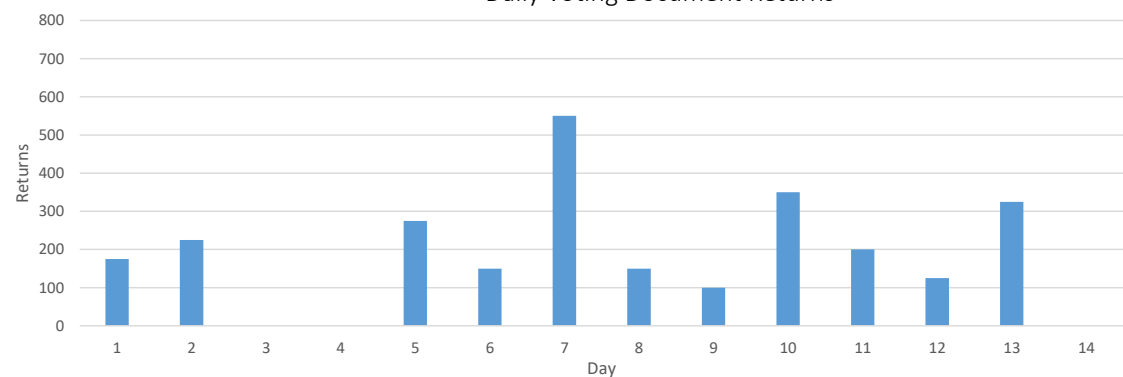

VOTING DOCUMENT RETURNS - 2022 ELECTIONS

WARD/ELECTORS	ELECTION DAY													
	21-Sep	22-Sep	23-Sep	26-Sep	27-Sep	28-Sep	29-Sep	30-Sep	3-Oct	4-Oct	5-Oct	6-Oct	7-Oct	8-Oct
COAST	0	25	0	0	50	50	50	75	0	50	25	25	100	
1238	0	25	25	25	75	125	175	250	250	300	325	350	450	
	0.0%	2.0%	2.0%	2.0%	6.1%	10.1%	14.1%	20.2%	20.2%	24.2%	26.3%	28.3%	36.3%	
ŌPŌTIKI	125	100	0	0	175	0	275	25	50	175	75	50	25	
2956	125	225	225	225	400	400	675	700	750	925	1000	1050	1075	
	4.2%	7.6%	7.6%	7.6%	13.5%	13.5%	22.8%	23.7%	25.4%	31.3%	33.8%	35.5%	36.4%	
WAIIOEKA-WAIŌTAHI	50	100	0	0	50	100	225	50	50	125	100	50	200	
2184	50	150	150	150	200	300	525	575	625	750	850	900	1100	
	2.3%	6.9%	6.9%	6.9%	9.2%	13.7%	24.0%	26.3%	28.6%	34.3%	38.9%	41.2%	50.4%	
TOTAL	175	225	0	0	275	150	550	150	100	350	200	125	325	
6378	175	400	400	400	675	825	1375	1525	1625	1975	2175	2300	2625	
	2.7%	6.3%	6.3%	6.3%	10.6%	12.9%	21.6%	23.9%	25.5%	31.0%	34.1%	36.1%	41.2%	
DAILY %	2.7%	3.5%	0.0%	0.0%	4.3%	2.4%	8.6%	2.4%	1.6%	5.5%	3.1%	2.0%	5.1%	
2019 Returns	7.0%	11.3%	14.8%	18.3%	22.6%	25.3%	27.9%	30.9%	35.3%	40.1%	43.1%	44.4%	45.3%	54.0%
2016 Returns	6.8%	9.1%	12.8%	14.6%	18.2%	21.4%	23.2%	25.5%	26.9%	29.1%	31.4%	33.2%	34.2%	41.8%

ŌPŌTIKI DISTRICT COUNCIL 2022 ELECTION
Daily Voting Document Returns