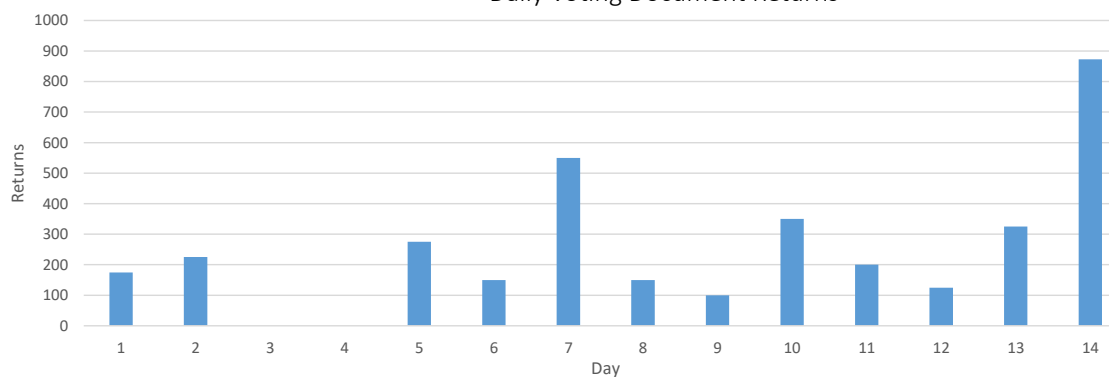

VOTING DOCUMENT RETURNS - 2022 ELECTIONS

Election Day
Including Special
Votes

WARD/ELECTORS	21-Sep	22-Sep	23-Sep	26-Sep	27-Sep	28-Sep	29-Sep	30-Sep	3-Oct	4-Oct	5-Oct	6-Oct	7-Oct	8-Oct
COAST	0	25	0	0	50	50	50	75	0	50	25	25	100	146
1238	0	25	25	25	75	125	175	250	250	300	325	350	450	596
	0.0%	2.0%	2.0%	2.0%	6.1%	10.1%	14.1%	20.2%	20.2%	24.2%	26.3%	28.3%	36.3%	48.1%
ŌPŌTIKI	125	100	0	0	175	0	275	25	50	175	75	50	25	484
2956	125	225	225	225	400	400	675	700	750	925	1000	1050	1075	1559
	4.2%	7.6%	7.6%	7.6%	13.5%	13.5%	22.8%	23.7%	25.4%	31.3%	33.8%	35.5%	36.4%	52.7%
WAIIOEKA-WAIŌTAHI	50	100	0	0	50	100	225	50	50	125	100	50	200	243
2184	50	150	150	150	200	300	525	575	625	750	850	900	1100	1343
	2.3%	6.9%	6.9%	6.9%	9.2%	13.7%	24.0%	26.3%	28.6%	34.3%	38.9%	41.2%	50.4%	61.5%
TOTAL	175	225	0	0	275	150	550	150	100	350	200	125	325	873
6378	175	400	400	400	675	825	1375	1525	1625	1975	2175	2300	2625	3498
	2.7%	6.3%	6.3%	6.3%	10.6%	12.9%	21.6%	23.9%	25.5%	31.0%	34.1%	36.1%	41.2%	54.8%
DAILY %	2.7%	3.5%	0.0%	0.0%	4.3%	2.4%	8.6%	2.4%	1.6%	5.5%	3.1%	2.0%	5.1%	13.7%
2019 Returns	7.0%	11.3%	14.8%	18.3%	22.6%	25.3%	27.9%	30.9%	35.3%	40.1%	43.1%	44.4%	45.3%	54.0%
2016 Returns	6.8%	9.1%	12.8%	14.6%	18.2%	21.4%	23.2%	25.5%	26.9%	29.1%	31.4%	33.2%	34.2%	41.8%

ŌPŌTIKI DISTRICT COUNCIL 2022 ELECTION Daily Voting Document Returns