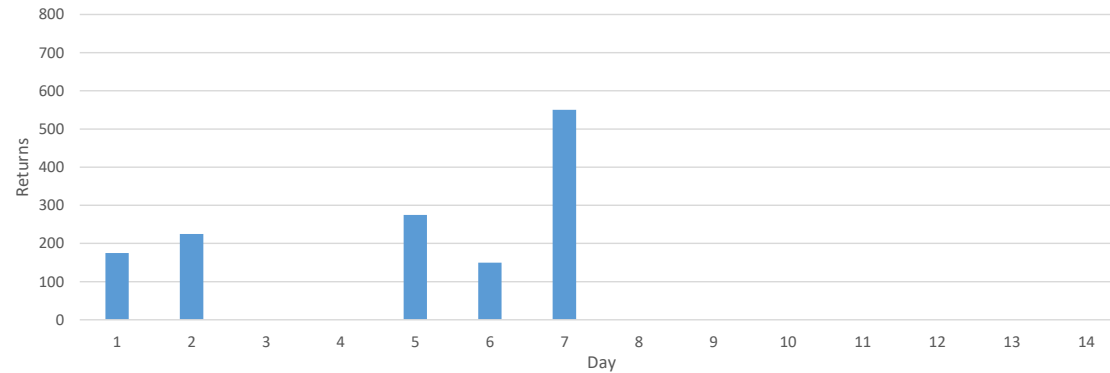

VOTING DOCUMENT RETURNS - 2022 ELECTIONS

WARD/ELECTORS	ELECTION DAY													
	21-Sep	22-Sep	23-Sep	26-Sep	27-Sep	28-Sep	29-Sep	30-Sep	3-Oct	4-Oct	5-Oct	6-Oct	7-Oct	8-Oct
COAST	0	25	0	0	50	50	50							
1238	0	25	25	25	75	125	175							
	0.0%	2.0%	2.0%	2.0%	6.1%	10.1%	14.1%							
ŌPŌTIKI	125	100	0	0	175	0	275							
2956	125	225	225	225	400	400	675							
	4.2%	7.6%	7.6%	7.6%	13.5%	13.5%	22.8%							
WAIIOEKA-WAIŌTAHI	50	100	0	0	50	100	225							
2184	50	150	150	150	200	300	525							
	2.3%	6.9%	6.9%	6.9%	9.2%	13.7%	24.0%							
TOTAL	175	225	0	0	275	150	550							
6378	175	400	400	400	675	825	1375							
	2.7%	6.3%	6.3%	6.3%	10.6%	12.9%	21.6%							
DAILY %	2.7%	3.5%	0.0%	0.0%	4.3%	2.4%	8.6%							
2019 Returns	7.0%	11.3%	14.8%	18.3%	22.6%	25.3%	27.9%	30.9%	35.3%	40.1%	43.1%	44.4%	45.3%	54.0%
2016 Returns	6.8%	9.1%	12.8%	14.6%	18.2%	21.4%	23.2%	25.5%	26.9%	29.1%	31.4%	33.2%	34.2%	41.8%

ŌPŌTIKI DISTRICT COUNCIL 2022 ELECTION
Daily Voting Document Returns