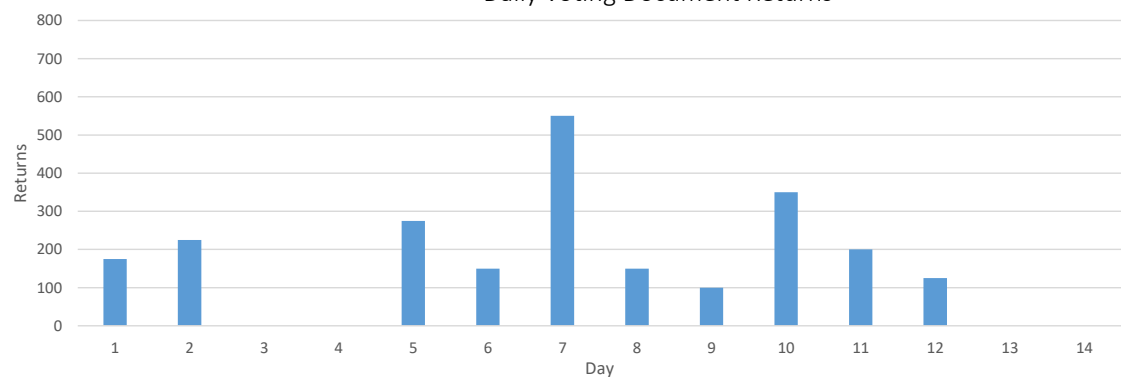

VOTING DOCUMENT RETURNS - 2022 ELECTIONS

WARD/ELECTORS	ELECTION DAY													
	21-Sep	22-Sep	23-Sep	26-Sep	27-Sep	28-Sep	29-Sep	30-Sep	3-Oct	4-Oct	5-Oct	6-Oct	7-Oct	8-Oct
COAST	0	25	0	0	50	50	50	75	0	50	25	25		
1238	0	25	25	25	75	125	175	250	250	300	325	350		
	0.0%	2.0%	2.0%	2.0%	6.1%	10.1%	14.1%	20.2%	20.2%	24.2%	26.3%	28.3%		
ŌPŌTIKI	125	100	0	0	175	0	275	25	50	175	75	50		
2956	125	225	225	225	400	400	675	700	750	925	1000	1050		
	4.2%	7.6%	7.6%	7.6%	13.5%	13.5%	22.8%	23.7%	25.4%	31.3%	33.8%	35.5%		
WAIIOEKA-WAIŌTAHI	50	100	0	0	50	100	225	50	50	125	100	50		
2184	50	150	150	150	200	300	525	575	625	750	850	900		
	2.3%	6.9%	6.9%	6.9%	9.2%	13.7%	24.0%	26.3%	28.6%	34.3%	38.9%	41.2%		
TOTAL	175	225	0	0	275	150	550	150	100	350	200	125		
6378	175	400	400	400	675	825	1375	1525	1625	1975	2175	2300		
	2.7%	6.3%	6.3%	6.3%	10.6%	12.9%	21.6%	23.9%	25.5%	31.0%	34.1%	36.1%		
DAILY %	2.7%	3.5%	0.0%	0.0%	4.3%	2.4%	8.6%	2.4%	1.6%	5.5%	3.1%	2.0%		
2019 Returns	7.0%	11.3%	14.8%	18.3%	22.6%	25.3%	27.9%	30.9%	35.3%	40.1%	43.1%	44.4%	45.3%	54.0%
2016 Returns	6.8%	9.1%	12.8%	14.6%	18.2%	21.4%	23.2%	25.5%	26.9%	29.1%	31.4%	33.2%	34.2%	41.8%

ŌPŌTIKI DISTRICT COUNCIL 2022 ELECTION
Daily Voting Document Returns