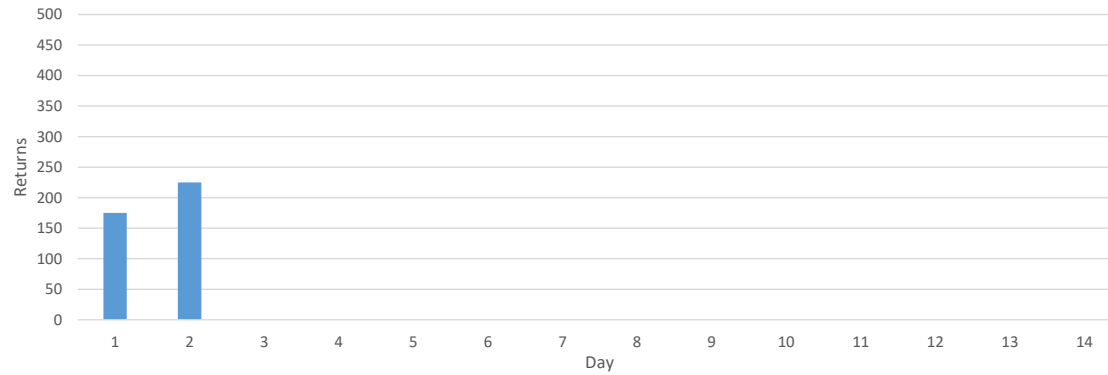

VOTING DOCUMENT RETURNS - 2022 ELECTIONS

WARD/ELECTORS	ELECTION DAY													
	21-Sep	22-Sep	23-Sep	26-Sep	27-Sep	28-Sep	29-Sep	30-Sep	3-Oct	4-Oct	5-Oct	6-Oct	7-Oct	8-Oct
COAST	0	25	0											
1238	0	25	25											
	0.0%	2.0%	2.0%											
ŌPŌTIKI	125	100	0											
2956	125	225	225											
	4.2%	7.6%	7.6%											
WAIIOEKA-WAIŌTAHI	50	100	0											
2184	50	150	150											
	2.3%	6.9%	6.9%											
TOTAL	175	225	0											
6378	175	400	400											
	2.7%	6.3%	6.3%											
DAILY %	2.7%	3.5%												
2019 Returns	7.0%	11.3%	14.8%	18.3%	22.6%	25.3%	27.9%	30.9%	35.3%	40.1%	43.1%	44.4%	45.3%	54.0%
2016 Returns	6.8%	9.1%	12.8%	14.6%	18.2%	21.4%	23.2%	25.5%	26.9%	29.1%	31.4%	33.2%	34.2%	41.8%

ŌPŌTIKI DISTRICT COUNCIL 2022 ELECTION
Daily Voting Document Returns