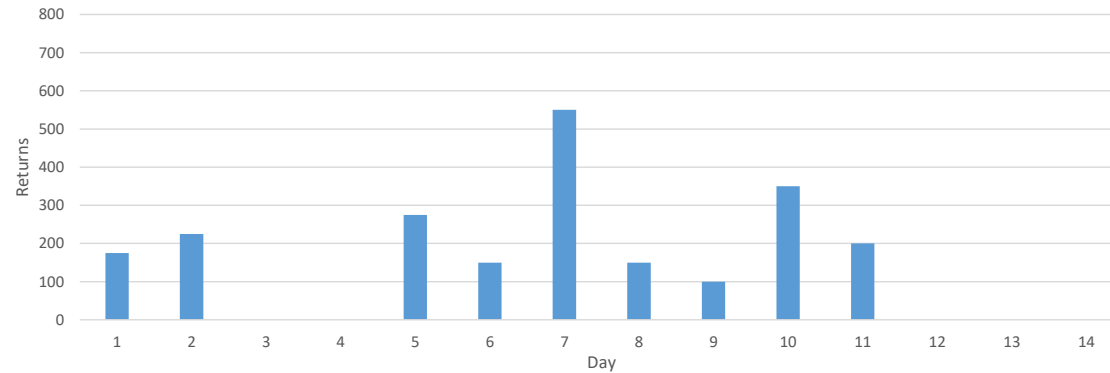

VOTING DOCUMENT RETURNS - 2022 ELECTIONS

WARD/ELECTORS	ELECTION DAY													
	21-Sep	22-Sep	23-Sep	26-Sep	27-Sep	28-Sep	29-Sep	30-Sep	3-Oct	4-Oct	5-Oct	6-Oct	7-Oct	8-Oct
COAST	0	25	0	0	50	50	50	75	0	50	25			
1238	0	25	25	25	75	125	175	250	250	300	325			
	0.0%	2.0%	2.0%	2.0%	6.1%	10.1%	14.1%	20.2%	20.2%	24.2%	26.3%			
ŌPŌTIKI	125	100	0	0	175	0	275	25	50	175	75			
2956	125	225	225	225	400	400	675	700	750	925	1000			
	4.2%	7.6%	7.6%	7.6%	13.5%	13.5%	22.8%	23.7%	25.4%	31.3%	33.8%			
WAIIOEKA-WAIŌTAHI	50	100	0	0	50	100	225	50	50	125	100			
2184	50	150	150	150	200	300	525	575	625	750	850			
	2.3%	6.9%	6.9%	6.9%	9.2%	13.7%	24.0%	26.3%	28.6%	34.3%	38.9%			
TOTAL	175	225	0	0	275	150	550	150	100	350	200			
6378	175	400	400	400	675	825	1375	1525	1625	1975	2175			
	2.7%	6.3%	6.3%	6.3%	10.6%	12.9%	21.6%	23.9%	25.5%	31.0%	34.1%			
DAILY %	2.7%	3.5%	0.0%	0.0%	4.3%	2.4%	8.6%	2.4%	1.6%	5.5%	3.1%			
2019 Returns	7.0%	11.3%	14.8%	18.3%	22.6%	25.3%	27.9%	30.9%	35.3%	40.1%	43.1%	44.4%	45.3%	54.0%
2016 Returns	6.8%	9.1%	12.8%	14.6%	18.2%	21.4%	23.2%	25.5%	26.9%	29.1%	31.4%	33.2%	34.2%	41.8%

ŌPŌTIKI DISTRICT COUNCIL 2022 ELECTION
Daily Voting Document Returns