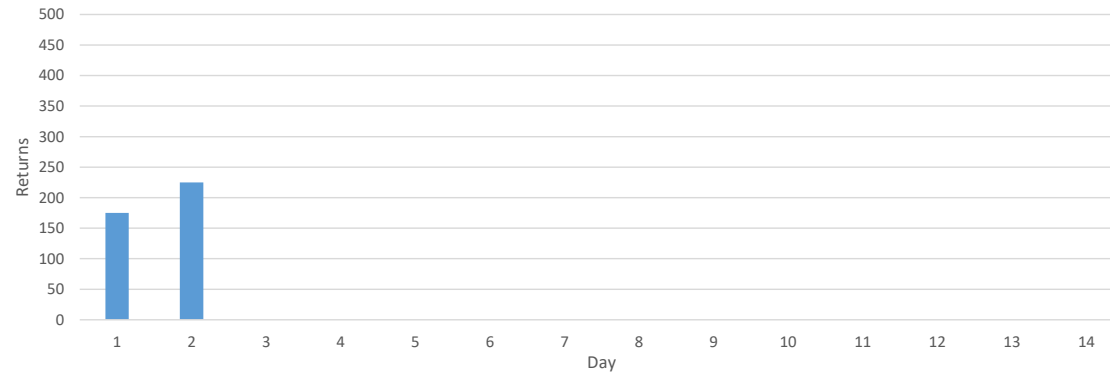

VOTING DOCUMENT RETURNS - 2022 ELECTIONS

WARD/ELECTORS	ELECTION DAY													
	21-Sep	22-Sep	23-Sep	26-Sep	27-Sep	28-Sep	29-Sep	30-Sep	3-Oct	4-Oct	5-Oct	6-Oct	7-Oct	8-Oct
COAST	0	25												
1238	0	25												
	0.0%	2.0%												
ŌPŌTIKI	125	100												
2956	125	225												
	4.2%	7.6%												
WAIIOEKA-WAIŌTAHI	50	100												
2184	50	150												
	2.3%	6.9%												
TOTAL	175	225												
6378	175	400												
	2.7%	6.3%												
DAILY %	2.7%	3.5%												
2019 Returns	7.0%	11.3%	14.8%	18.3%	22.6%	25.3%	27.9%	30.9%	35.3%	40.1%	43.1%	44.4%	45.3%	54.0%
2016 Returns	6.8%	9.1%	12.8%	14.6%	18.2%	21.4%	23.2%	25.5%	26.9%	29.1%	31.4%	33.2%	34.2%	41.8%

ŌPŌTIKI DISTRICT COUNCIL 2022 ELECTION
Daily Voting Document Returns