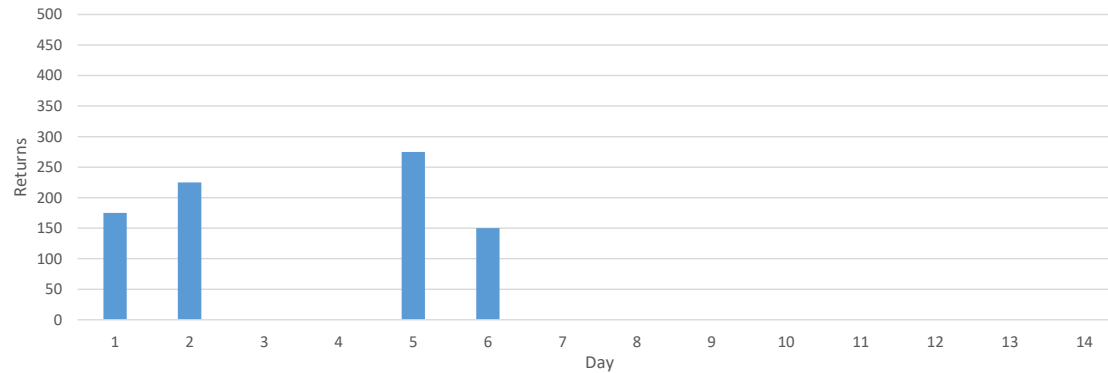

VOTING DOCUMENT RETURNS - 2022 ELECTIONS

WARD/ELECTORS	ELECTION DAY													
	21-Sep	22-Sep	23-Sep	26-Sep	27-Sep	28-Sep	29-Sep	30-Sep	3-Oct	4-Oct	5-Oct	6-Oct	7-Oct	8-Oct
COAST	0	25	0	0	50	50								
1238	0	25	25	25	75	125								
	0.0%	2.0%	2.0%	2.0%	6.1%	10.1%								
ŌPŌTIKI	125	100	0	0	175	0								
2956	125	225	225	225	400	400								
	4.2%	7.6%	7.6%	7.6%	13.5%	13.5%								
WAIIOEKA-WAIŌTAHI	50	100	0	0	50	100								
2184	50	150	150	150	200	300								
	2.3%	6.9%	6.9%	6.9%	9.2%	13.7%								
TOTAL	175	225	0	0	275	150								
6378	175	400	400	400	675	825								
	2.7%	6.3%	6.3%	6.3%	10.6%	12.9%								
DAILY %	2.7%	3.5%	0.0%	0.0%	4.3%	2.4%								
2019 Returns	7.0%	11.3%	14.8%	18.3%	22.6%	25.3%	27.9%	30.9%	35.3%	40.1%	43.1%	44.4%	45.3%	54.0%
2016 Returns	6.8%	9.1%	12.8%	14.6%	18.2%	21.4%	23.2%	25.5%	26.9%	29.1%	31.4%	33.2%	34.2%	41.8%

ŌPŌTIKI DISTRICT COUNCIL 2022 ELECTION
Daily Voting Document Returns