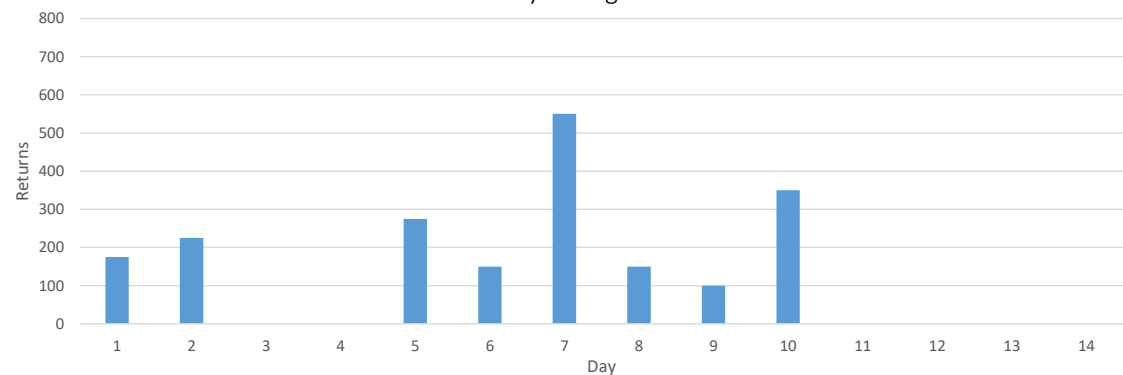

VOTING DOCUMENT RETURNS - 2022 ELECTIONS

WARD/ELECTORS	ELECTION DAY													
	21-Sep	22-Sep	23-Sep	26-Sep	27-Sep	28-Sep	29-Sep	30-Sep	3-Oct	4-Oct	5-Oct	6-Oct	7-Oct	8-Oct
COAST	0	25	0	0	50	50	50	75	0	50				
1238	0	25	25	25	75	125	175	250	250	300				
	0.0%	2.0%	2.0%	2.0%	6.1%	10.1%	14.1%	20.2%	20.2%	24.2%				
ŌPŌTIKI	125	100	0	0	175	0	275	25	50	175				
2956	125	225	225	225	400	400	675	700	750	925				
	4.2%	7.6%	7.6%	7.6%	13.5%	13.5%	22.8%	23.7%	25.4%	31.3%				
WAIIOEKA-WAIŌTAHI	50	100	0	0	50	100	225	50	50	125				
2184	50	150	150	150	200	300	525	575	625	750				
	2.3%	6.9%	6.9%	6.9%	9.2%	13.7%	24.0%	26.3%	28.6%	34.3%				
TOTAL	175	225	0	0	275	150	550	150	100	350				
6378	175	400	400	400	675	825	1375	1525	1625	1975				
	2.7%	6.3%	6.3%	6.3%	10.6%	12.9%	21.6%	23.9%	25.5%	31.0%				
DAILY %	2.7%	3.5%	0.0%	0.0%	4.3%	2.4%	8.6%	2.4%	1.6%	5.5%				
2019 Returns	7.0%	11.3%	14.8%	18.3%	22.6%	25.3%	27.9%	30.9%	35.3%	40.1%	43.1%	44.4%	45.3%	54.0%
2016 Returns	6.8%	9.1%	12.8%	14.6%	18.2%	21.4%	23.2%	25.5%	26.9%	29.1%	31.4%	33.2%	34.2%	41.8%

ŌPŌTIKI DISTRICT COUNCIL 2022 ELECTION
Daily Voting Document Returns