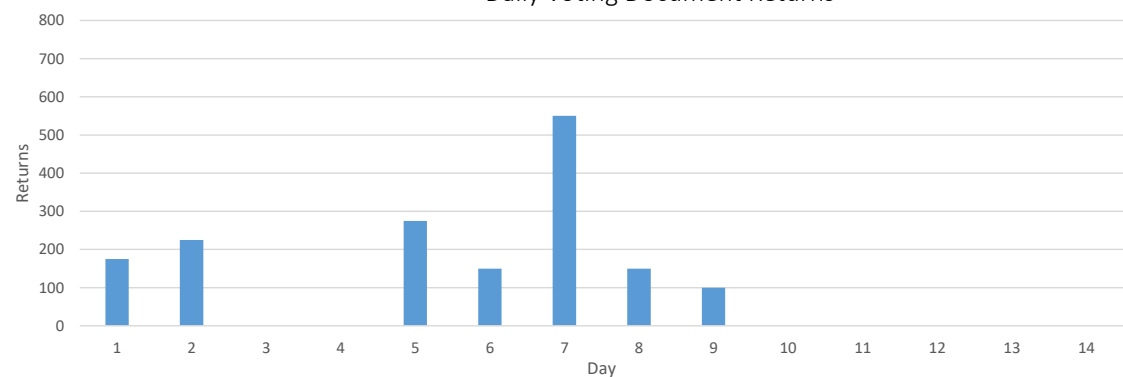

VOTING DOCUMENT RETURNS - 2022 ELECTIONS

WARD/ELECTORS	ELECTION DAY													
	21-Sep	22-Sep	23-Sep	26-Sep	27-Sep	28-Sep	29-Sep	30-Sep	3-Oct	4-Oct	5-Oct	6-Oct	7-Oct	8-Oct
COAST	0	25	0	0	50	50	50	75	0					
1238	0	25	25	25	75	125	175	250	250					
	0.0%	2.0%	2.0%	2.0%	6.1%	10.1%	14.1%	20.2%	20.2%					
ŌPŌTIKI	125	100	0	0	175	0	275	25	50					
2956	125	225	225	225	400	400	675	700	750					
	4.2%	7.6%	7.6%	7.6%	13.5%	13.5%	22.8%	23.7%	25.4%					
WAIOEKA-WAIŌTAHI	50	100	0	0	50	100	225	50	50					
2184	50	150	150	150	200	300	525	575	625					
	2.3%	6.9%	6.9%	6.9%	9.2%	13.7%	24.0%	26.3%	28.6%					
TOTAL	175	225	0	0	275	150	550	150	100					
6378	175	400	400	400	675	825	1375	1525	1625					
	2.7%	6.3%	6.3%	6.3%	10.6%	12.9%	21.6%	23.9%	25.5%					
DAILY %	2.7%	3.5%	0.0%	0.0%	4.3%	2.4%	8.6%	2.4%	1.6%					
2019 Returns	7.0%	11.3%	14.8%	18.3%	22.6%	25.3%	27.9%	30.9%	35.3%	40.1%	43.1%	44.4%	45.3%	54.0%
2016 Returns	6.8%	9.1%	12.8%	14.6%	18.2%	21.4%	23.2%	25.5%	26.9%	29.1%	31.4%	33.2%	34.2%	41.8%

ŌPŌTIKI DISTRICT COUNCIL 2022 ELECTION
Daily Voting Document Returns