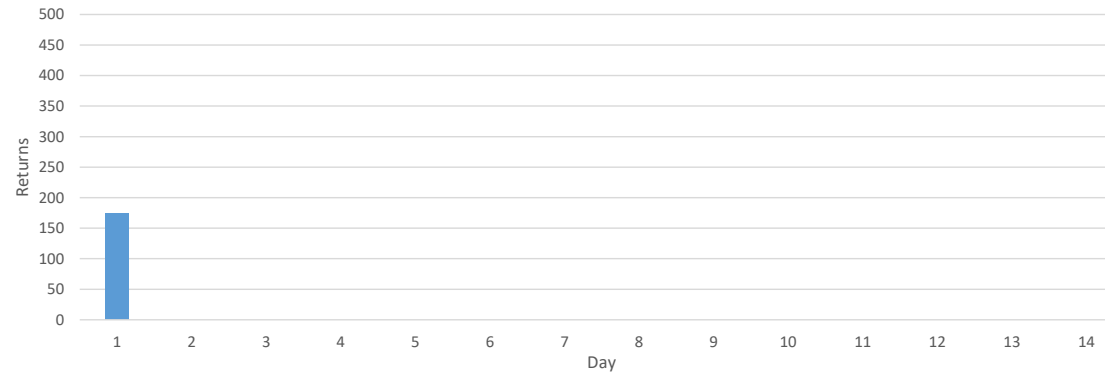

VOTING DOCUMENT RETURNS - 2022 ELECTIONS

WARD/ELECTORS	ELECTION DAY													
	21-Sep	22-Sep	23-Sep	26-Sep	27-Sep	28-Sep	29-Sep	30-Sep	3-Oct	4-Oct	5-Oct	6-Oct	7-Oct	8-Oct
COAST	0													
1238	0													
	0.0%													
ŌPŌTIKI	125													
2956	125													
	4.2%													
WAIIOEKA-WAIŌTAHI	50													
2184	50													
	2.3%													
TOTAL	175													
6378	175													
	2.7%													
DAILY %	2.7%													
2019 Returns	7.0%	11.3%	14.8%	18.3%	22.6%	25.3%	27.9%	30.9%	35.3%	40.1%	43.1%	44.4%	45.3%	54.0%
2016 Returns	6.8%	9.1%	12.8%	14.6%	18.2%	21.4%	23.2%	25.5%	26.9%	29.1%	31.4%	33.2%	34.2%	41.8%

ŌPŌTIKI DISTRICT COUNCIL 2022 ELECTION
Daily Voting Document Returns