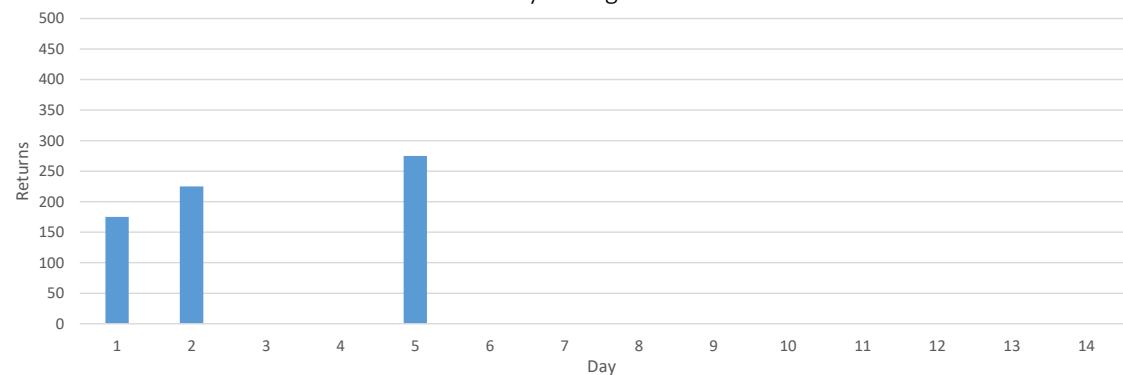

VOTING DOCUMENT RETURNS - 2022 ELECTIONS

WARD/ELECTORS	ELECTION DAY													
	21-Sep	22-Sep	23-Sep	26-Sep	27-Sep	28-Sep	29-Sep	30-Sep	3-Oct	4-Oct	5-Oct	6-Oct	7-Oct	8-Oct
COAST	0	25	0	0	50									
1238	0	25	25	25	75									
	0.0%	2.0%	2.0%	2.0%	6.1%									
ŌPŌTIKI	125	100	0	0	175									
2956	125	225	225	225	400									
	4.2%	7.6%	7.6%	7.6%	13.5%									
WAIIOEKA-WAIŌTAHI	50	100	0	0	50									
2184	50	150	150	150	200									
	2.3%	6.9%	6.9%	6.9%	9.2%									
TOTAL	175	225	0	0	275									
6378	175	400	400	400	675									
	2.7%	6.3%	6.3%	6.3%	10.6%									
DAILY %	2.7%	3.5%	0.0%	0.0%	4.3%									
2019 Returns	7.0%	11.3%	14.8%	18.3%	22.6%	25.3%	27.9%	30.9%	35.3%	40.1%	43.1%	44.4%	45.3%	54.0%
2016 Returns	6.8%	9.1%	12.8%	14.6%	18.2%	21.4%	23.2%	25.5%	26.9%	29.1%	31.4%	33.2%	34.2%	41.8%

ŌPŌTIKI DISTRICT COUNCIL 2022 ELECTION
Daily Voting Document Returns